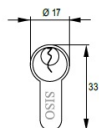

PRODUCT SHEET

Description:

Profile Cylinder, Brass Polished, 64.5mm (30.2+9,3+25mm) FAB Key Way, W/3 SISO Metal Keys, W/Screw

Item number:

14.60.071-2

| Units | Box | Carton | HS Code | Barcode |
|-------|-----|--------|------------|---|
| Pcs. | 10 | 100 | 8301600090 |  5704866051217 |