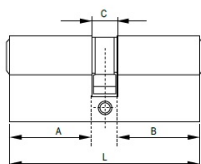

PRODUCT SHEET

Description:

Profile Cylinder, Brass Polished, 64.5mm (30.2+9,3+25mm) FAB Key Way, W/3 SISO Metal Keys, W/Screw

Item number:

14.60.071-2

| Units | Box | Carton | HS Code | Barcode |
|-------|-----|--------|------------|---|
| Pcs. | 10 | 100 | 8301600090 |  5704866051217 |